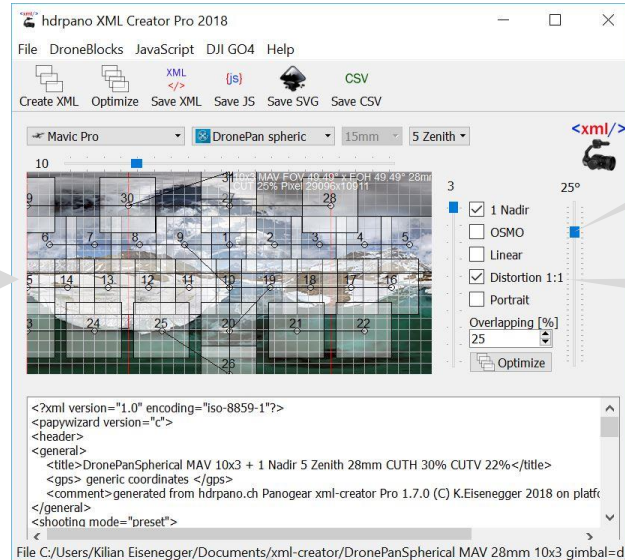

FULL SPHERICAL MATH

LENS DISTORTION

© from my book

LENS DISTORTION STITCHING

© from my book

GRID SYSTEM XML-CREATOR 1.7

1:1 SPHERIC
5 ZENITH
31 IMAGES

GIMBAL
25°