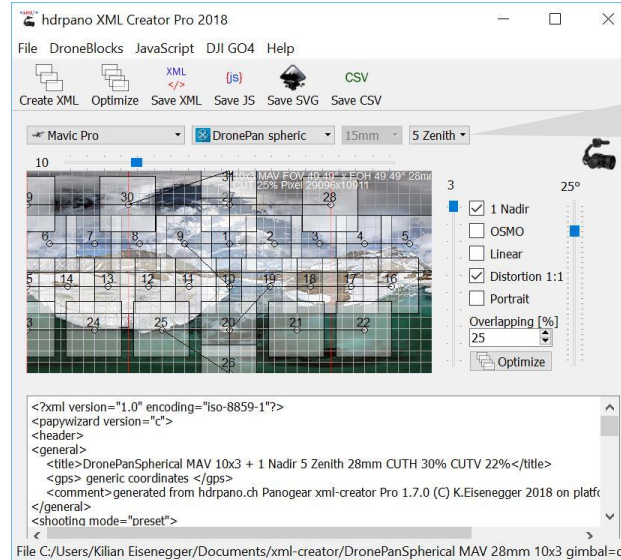

ZENITH XML-CREATOR 1.7

NUMBER OF
ZENITH SHOTS
AFTER LANDING