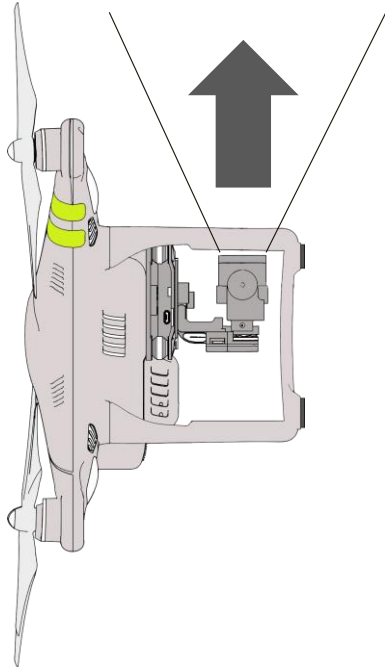

FULL SPHERICAL MATH

LENS DISTORTION

© from my book

LENS DISTORTION STITCHING

© from my book

GRID SYSTEM XML-CREATOR 1.7

1:1 SPHERIC
5 ZENITH
31 IMAGES

GIMBAL
25°

DISTORTION
1:1

XML FILE

ZENITH XML-CREATOR 1.7

NUMBER OF
ZENITH SHOTS
AFTER LANDING

5 ZENIT YAW STATUS BAR

SHOT 1 TO 4 N-E-S-W

SHOT 5 N

MAVIC PRO ADOBE CAMERA RAW